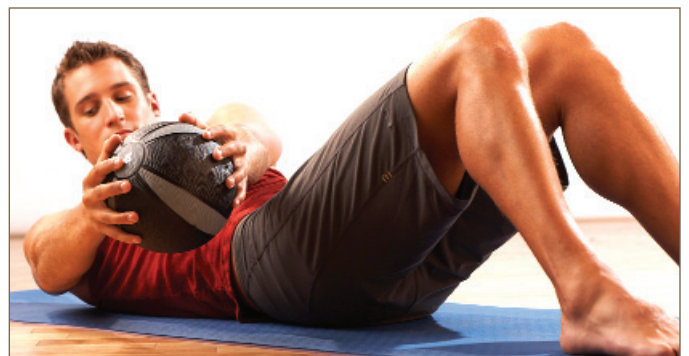

Towels ★

		CAT #	US $
Conditioning Towel	SAGE GREEN	ST-06136	24.99
	WINE	ST-06137	24.99
Yoga Towel with silicon dots	WINE	ST-06133	39.99
	AUBERGINE	ST-06134	39.99
Microfiber Towel Deluxe	SAGE GREEN	ST-06135	39.99

Socks ★

Yoga Socks	BLACK	AP-60037	9.99